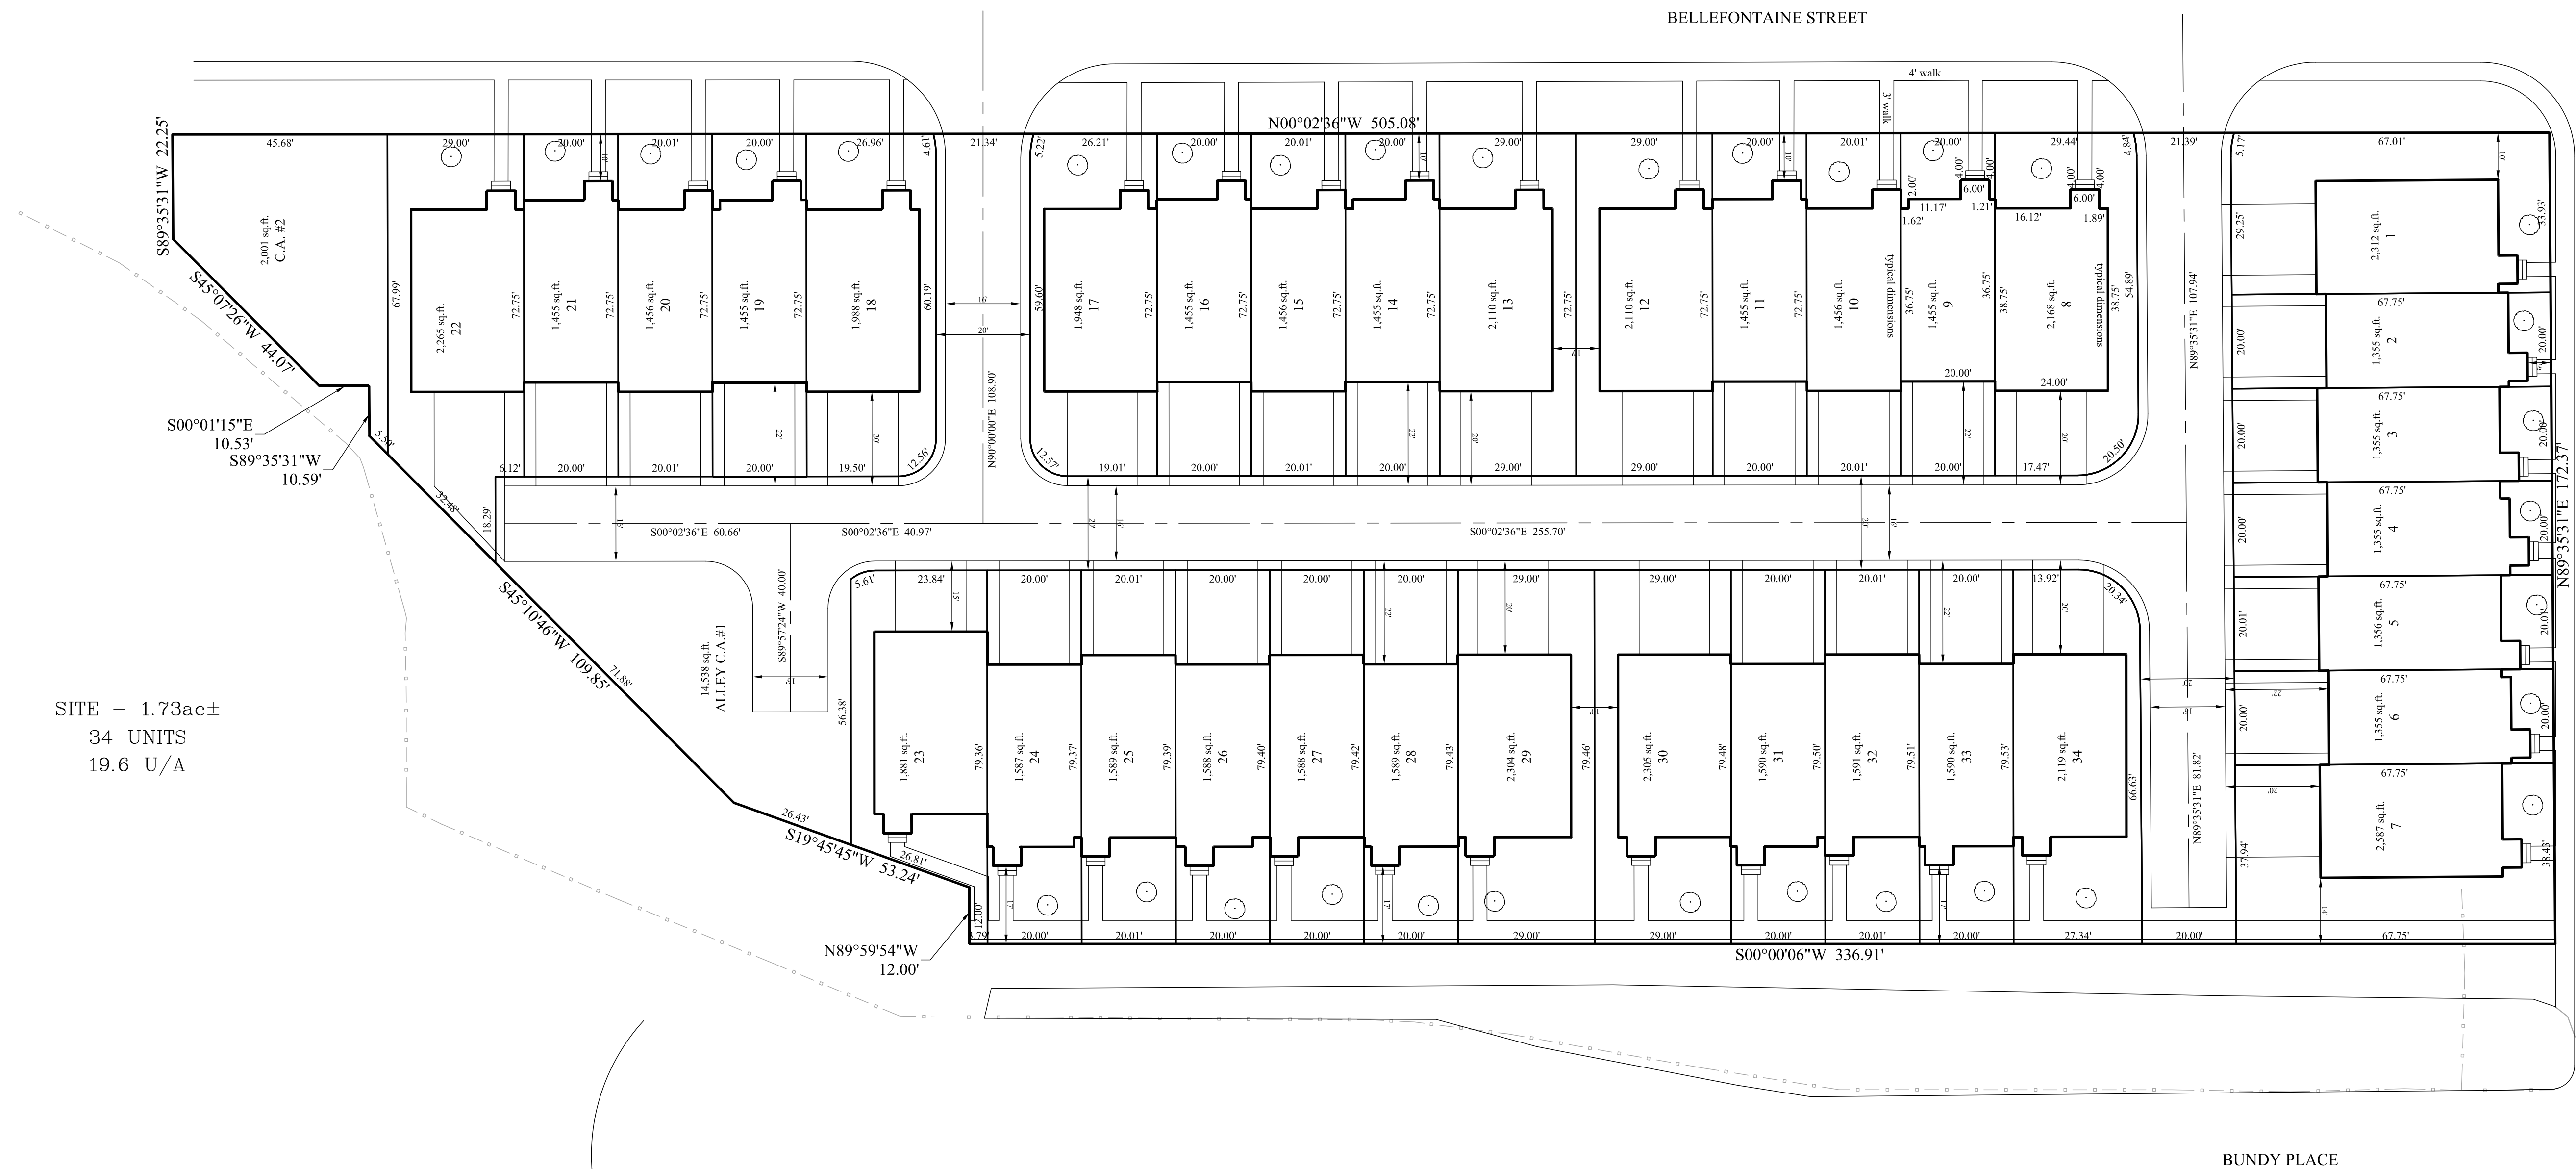

LOCATION MAP

SITE - 1.73ac±
34 UNITS
19.6 U/A

NO.	DATE	MARK	REVISIONS	BY

THIS DRAWING IS NOT INTENDED TO BE REPRODUCED OR TRANSMITTED IN ANY FORM OR BY ANY MEANS, ELECTRONIC OR MECHANICAL, WITHOUT THE WRITTEN PERMISSION OF THE SURVEYOR OR A SURVEYOR LOCATION CERTIFIED:

STOEPPELWERTH
ALWAYS ON

795 East 10th Street, Fisher, IN 46082-2505
phone: 317.849.5935 fax: 317.849.5942

INDIANAPOLIS INDIANA

SITE PLAN
THE BAKERY

DRAWN BY: GDK
CHECKED BY:
SHEET NO.

S & A JOB NO.
76600CAL